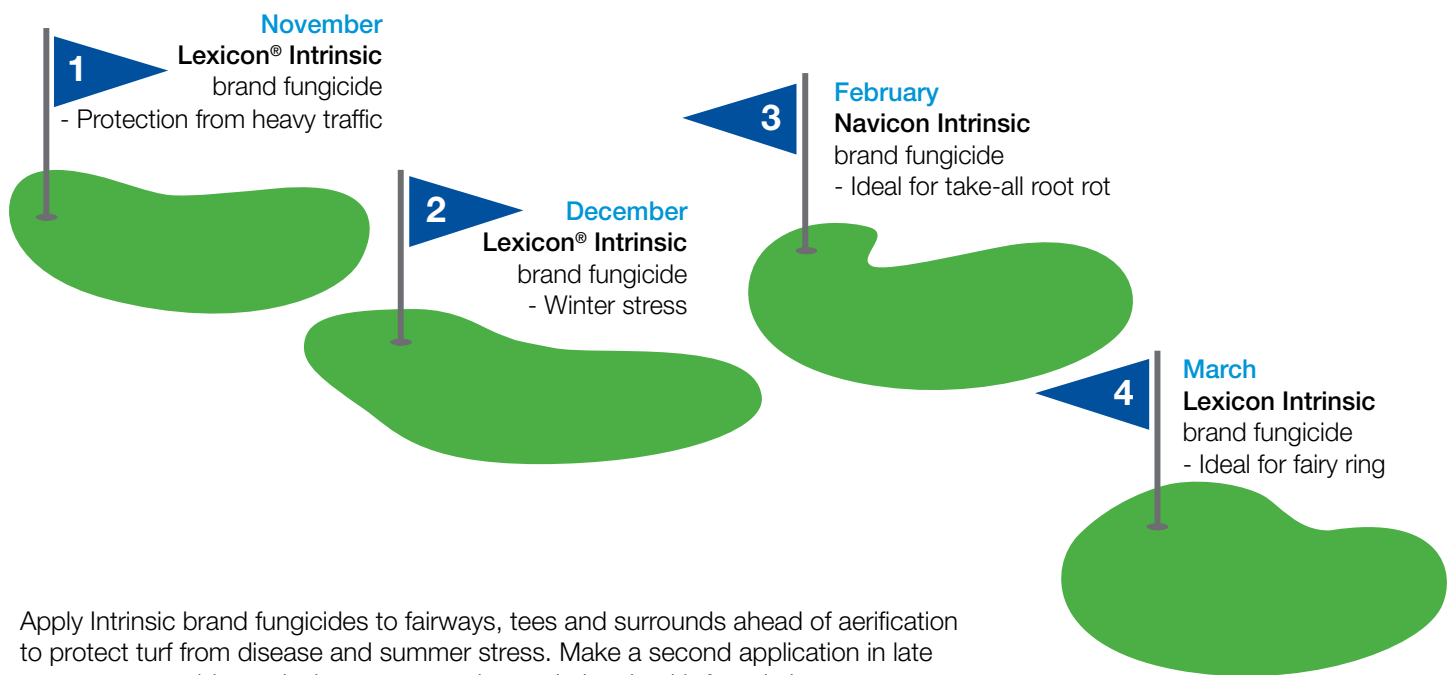

# Holiday Spray Program – Warm Season Guide for S-FL

The BASF Holiday Spray program is an easy-to-follow agronomic program designed to help your course thrive under the toughest conditions. Apply **Intrinsic**<sup>®</sup> brand fungicides throughout the year to protect your warm-season greens, fairways and tees from heavy disease pressure and winter stressors like reduced sunlight and cooler temperatures.

Apply Intrinsic brand fungicides to fairways, tees and surrounds ahead of aerification to protect turf from disease and summer stress. Make a second application in late summer to provide tropical storm protection and plant health foundation.