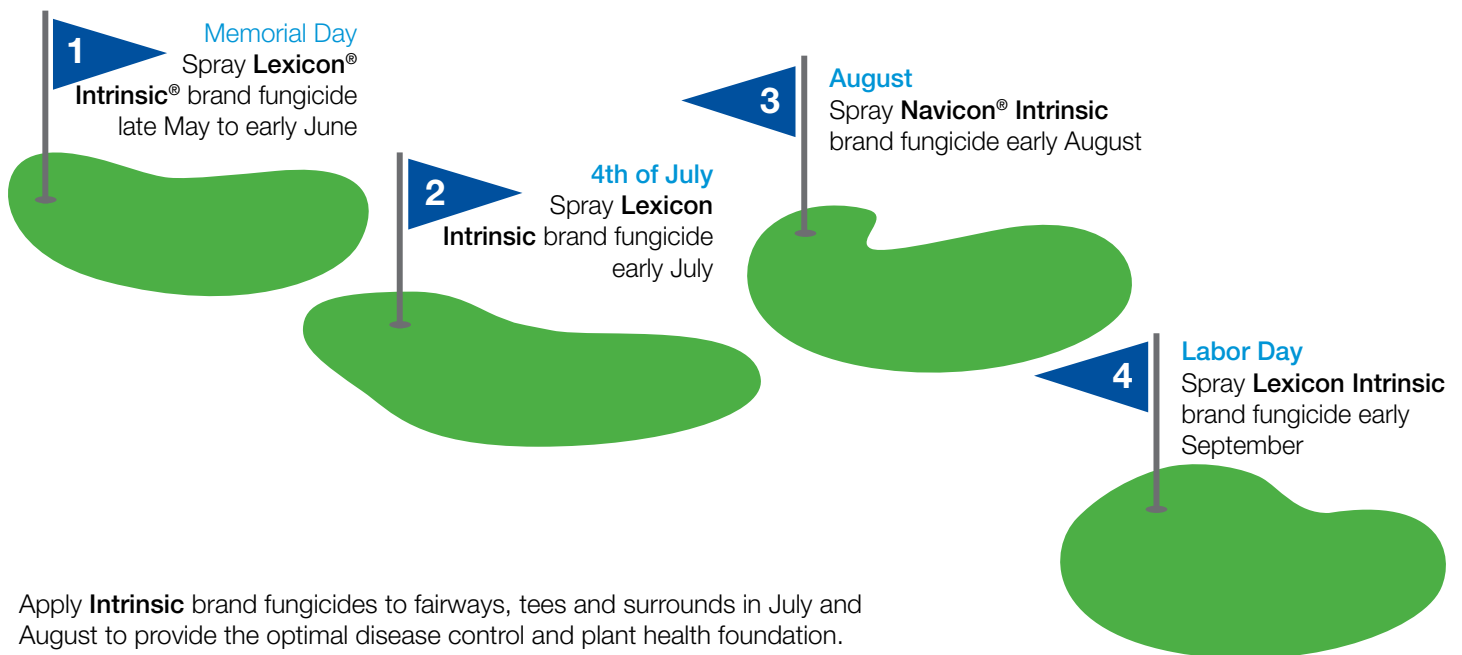

BASF Intrinsic Holiday Spray Program – Cool Season Guide

The BASF Holiday Spray program is an easy-to-follow agronomic program designed to help your course thrive under the toughest conditions. Apply **Intrinsic**[®] brand fungicides before major summer holidays to protect your cool-season greens, fairways and tees from heavy disease pressure and summer stressors like heat, humidity and heavy traffic.

Apply **Intrinsic** brand fungicides to fairways, tees and surrounds in July and August to provide the optimal disease control and plant health foundation.

During July
Navicon Intrinsic brand fungicide
Honor[®] **Intrinsic** brand fungicide
Insignia[®] **Intrinsic** brand fungicide

Mid-August to Mid-September
Navicon Intrinsic brand fungicide
(ideal for dollar spot prep)

To learn more about the BASF Intrinsic Holiday Spray Program, contact your BASF representative or visit betterturf.basf.us/holidayspray.