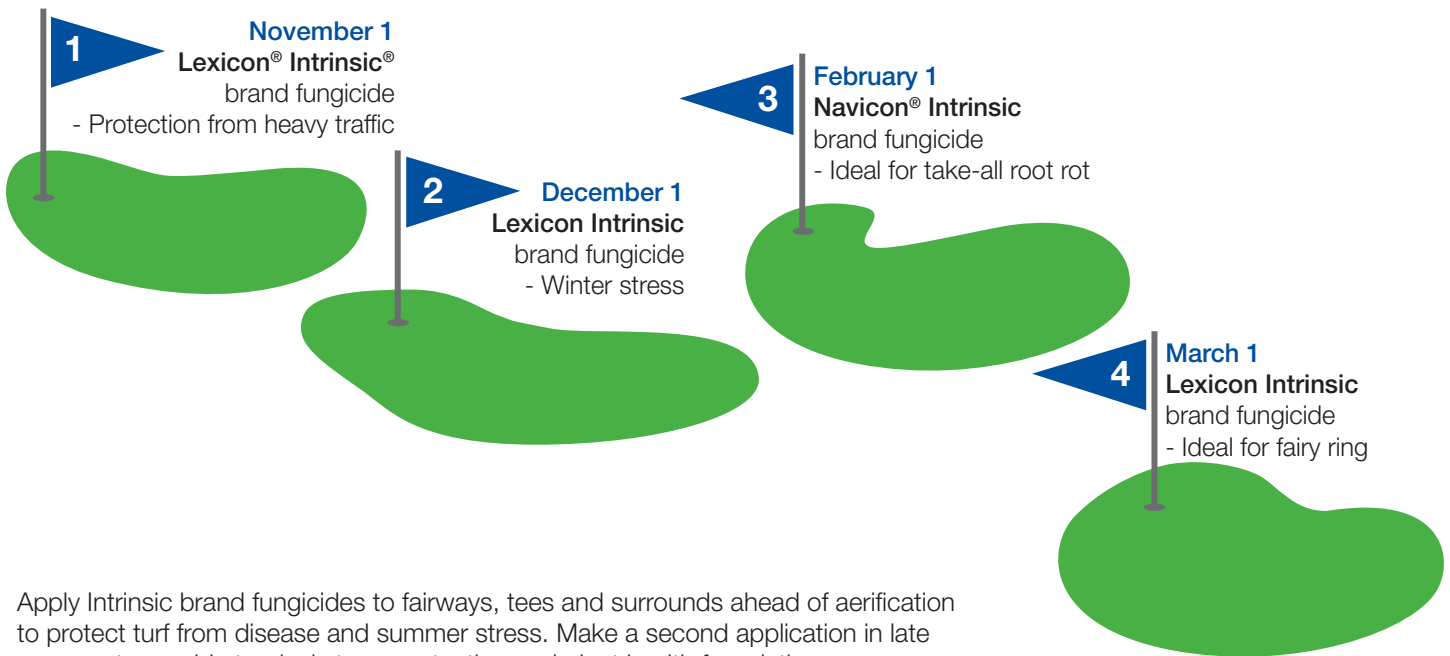

Holiday Spray Program – Warm Season Guide for S-FL

The BASF Holiday Spray program is an easy-to-follow agronomic program designed to help your course thrive under the toughest conditions. Apply **Intrinsic®** brand fungicides throughout the year to protect your warm-season greens, fairways and tees from heavy disease pressure and winter stressors like reduced sunlight and cooler temperatures.

Apply Intrinsic brand fungicides to fairways, tees and surrounds ahead of aerification to protect turf from disease and summer stress. Make a second application in late summer to provide tropical storm protection and plant health foundation.